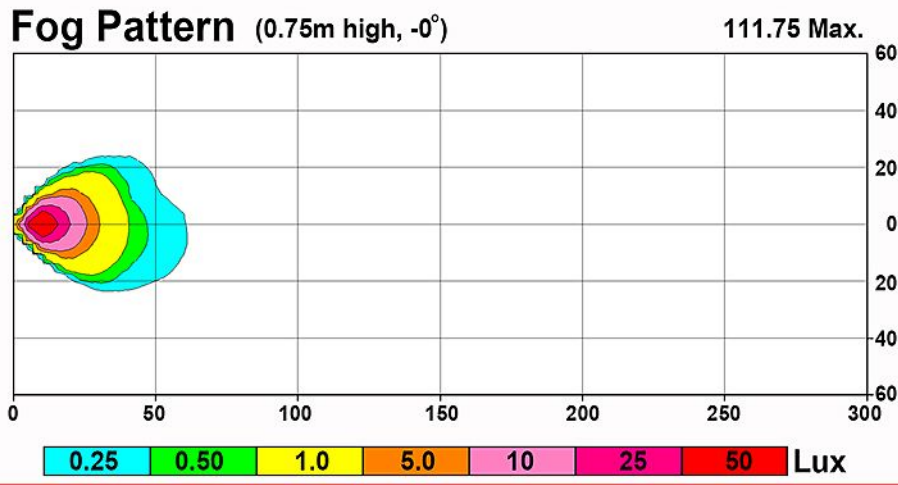

Dimensions in inches (mm in parentheses).
Dimensions are for reference only.

Product List

Model Number	Description
9049-3M	12V 3-Module LED Fog Light Bar

Features & Benefits

- 2,400 Raw Lumens; 1,500 Effective Lumens
- Available in a 12V DC configuration
- Fog beam pattern
- UV-resistant polycarbonate lens
- Rugged solid state LEDs can withstand shock & vibration
- Long-lasting LEDs mean never having to replace another bulb again!
- Die-cast aluminum housing provides maximum protection
- Universal mount
- Uses our [Model 6048 Fog Light](#)

General Specifications

Lens Pattern :	Fog
Lens Material :	Polycarbonate
Housing Material :	Die-Cast Aluminum
Mounting :	Universal Mount
Weight:	7.55 Lbs

Technical Specifications

9049-3M
12V DC Input
9-18V DC Operating Voltage
3.60 Amps @ 12V DC
Raw Lumen Output: 2,400
Effective Lumen Output: 1,500

Additional Info

Wires: Red=Positive, Black=Negative

Model 9049-3M

1-800-548-1191 - <http://www.partdeal.com> - info@partdeal.com